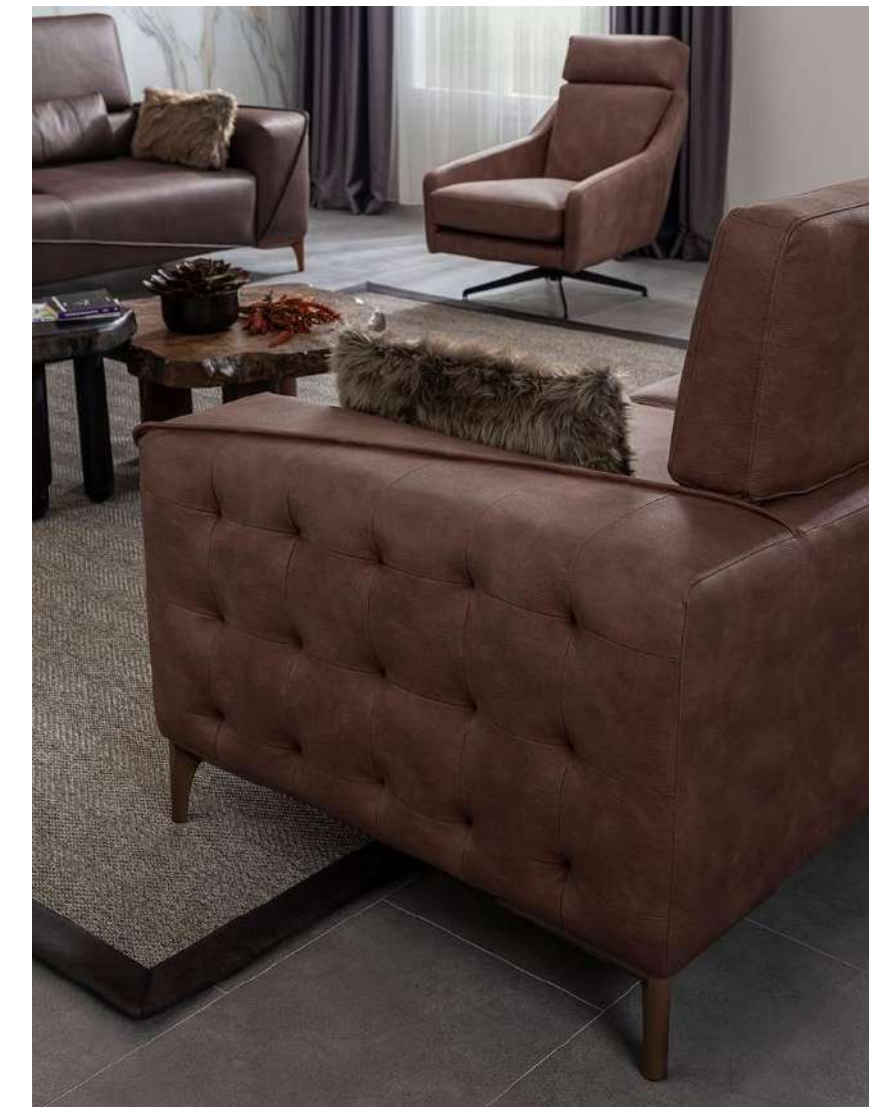

Bentley Sofa Set symbolizes the luxuriousness with its unique design, elegant metal details and cushions.

Armchair / Berjer
w/g : 70 d/d: 80 h/y: 90

63

Cross Living room

Cross Living room

Cross Living room